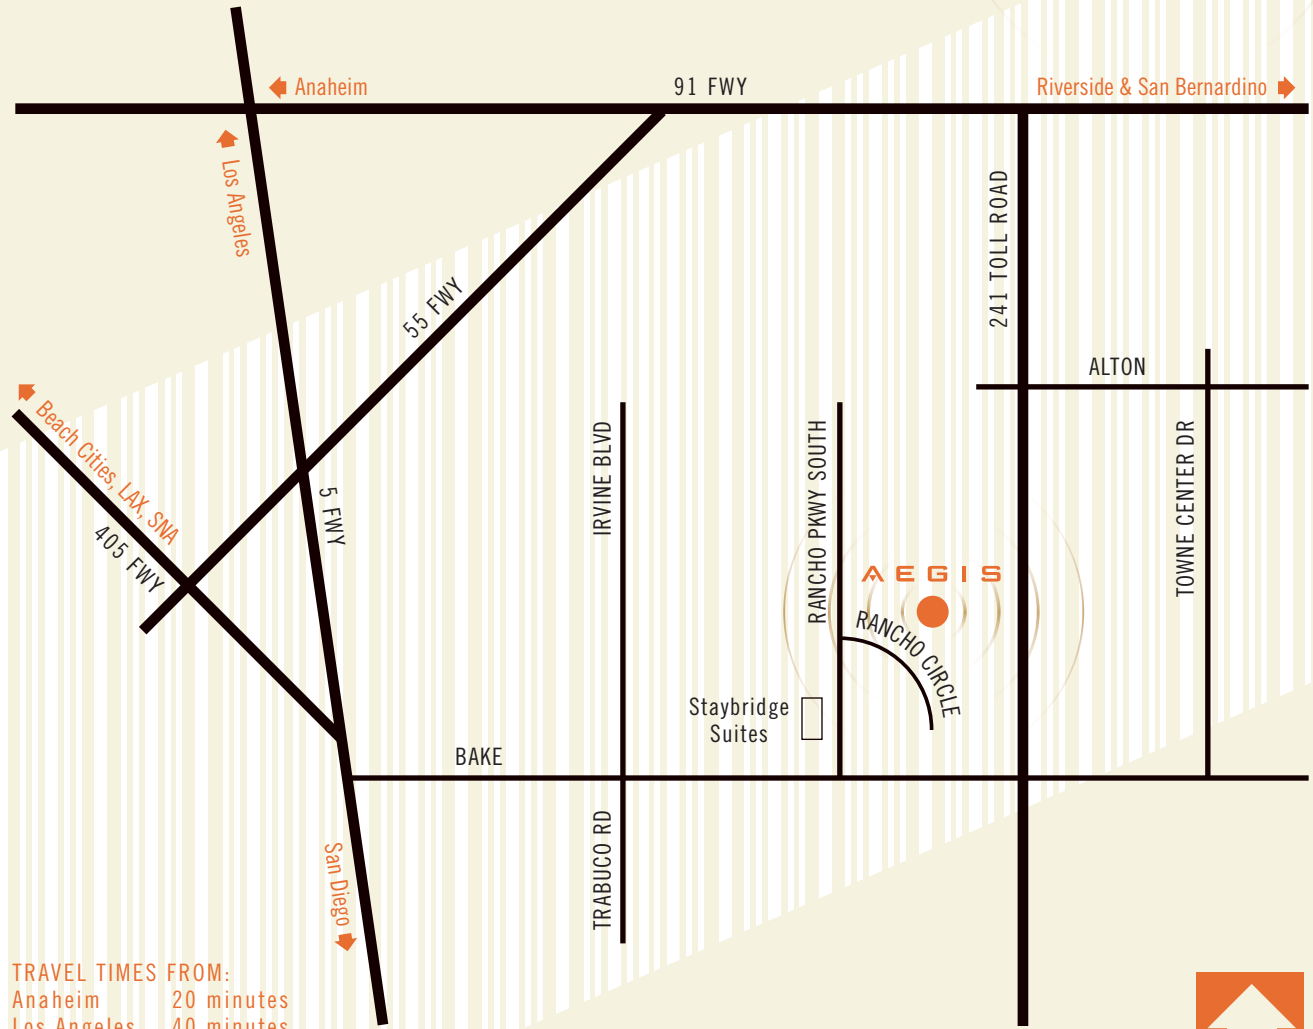

Directions from Orange County Beach Cities and Airports (405-S):

Head South on the I-405, exit Bake Parkway and make a left (East) onto Bake Parkway, continue straight 4.5 miles. Make a left on Rancho Parkway South. If you go under the 241 Toll Road you have gone to far. After turning left on Rancho Parkway South make a right into the first driveway, this is Rancho Circle. Continue straight, we are located in building 8 on the left hand side.

Directions from San Bernardino & Riverside County (241 Toll Road - Toll Fees Apply):

Head West on 91 Freeway, then take the 241 Toll Road South for 16 miles. Take the Alton Parkway exit and make a left onto Alton Parkway. Make a right at the first light, this is Towne Centre Dr, continue straight for a half mile. Make a right turn on Bake Parkway, continue straight for a half mile. Make a right on Rancho Parkway South. This is the first right after going under the 241 Toll Road. After turning right on Rancho Parkway South make a right turn into the first driveway, this is Rancho Circle. Continue straight, we are located in building 8 on the left hand side.

CORPORATE HEADQUARTERS

Aegis Labs, Inc.
8 Rancho Circle
Lake Forest, CA 92630
T: (949) 454-8295
F: (949) 829-6903
W: AegisLabsInc.com

TRAVEL TIMES FROM:

Anaheim	20 minutes
Los Angeles	40 minutes
San Diego	60 minutes
Costa Mesa	20 minutes
Corona	25 minutes
LAX	45 minutes
SNA	20 minutes

MAP NOT TO SCALE